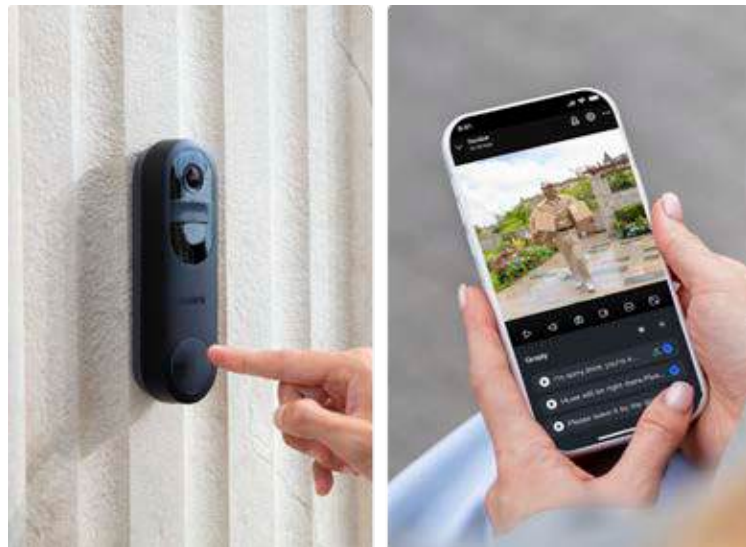

[4G BATERIJSKE KAMERE]

Code name	Fixed REO Go Plus (G330)	Fixed REO Go PT Plus (G430)	Moto-zoom REO TrackMix LTE (G770)	Fixed REO Go RangerPT+Solar Panel (G450)	Moto-zoom REO Trackmix LTE Plus + solar panel plus
Features					
Resolution	4Mpx	5Mpx	4Mpx	4Mpx	4Mpx
Lens (h, angle)	2.8 mm (95°)	2.8 mm (95°)	2.8 mm + 8 mm (96°-38°)	2.8 mm (95°)	2.8 mm + 8 mm (96°-38°)
IR range	up to 10m	up to 10m	up to 15m	up to 10m	up to 15m
Dimensions	Ø75 x 194mm	Ø98 x 112mm	228 x 147 x 129 mm	Ø98 x 112mm	228 x 147 x 129mm
*Price	230.00	280.00	379.00	299.00	1,119.00

[POZIVNA ZVONA]

Code name	REO Video Doorbell PoE (D340P)	REO Video Doorbell WiFi (D340W)	REO Video Doorbell Battery (D340B)
	NOVO 	NOVO 	NOVO
Features			
Resolution	5Mpx	5Mpx	5Mpx
Description	Video pozivno zvono, PoE konekcija, 12-24VAC, 24VDC.	Video pozivno zvono, Wifi konekcija, 12-24VAC, 24VDC.	Video pozivno zvono, baterijsko napajanje ili 24VDC (USB-C), 12-24VAC.
*Price	149.00	189.00	140.00