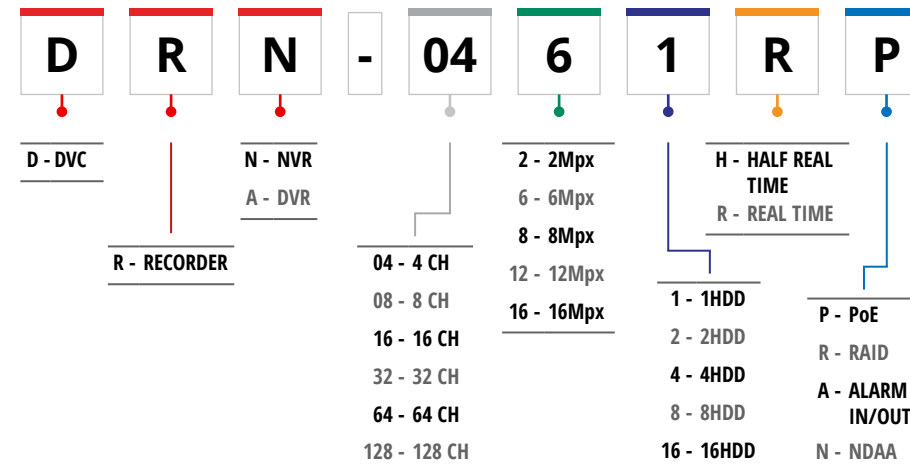

SNIMAČI

[DVC CCTV ICONS]

	Full Ai		Auto tracking		Microphone		Battery
	Ai VCA		Fisheye (Dewarping)		Speaker		Plastic housing
	VCA		Wi-Fi		SD Card		RAID
	Meta Ai		Dual Light		Thermal		All cameras meet the IK10 level of protection!
	DarkView		White LED		4G