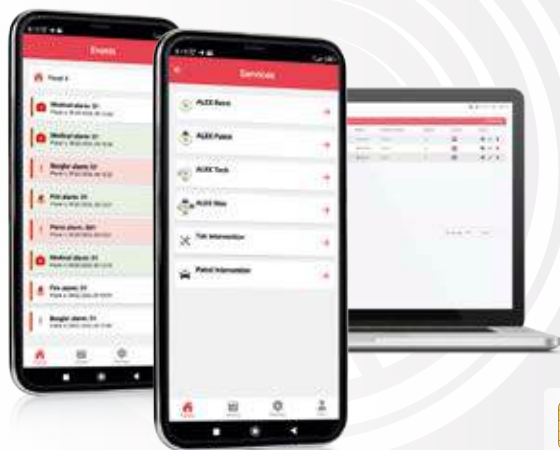

[UNUTARNJA DETEKCIJA]

Code name	AJAX DoorProtectPlus WH AJAX DoorProtectPlus BL	AJAX DoorProtect WH AJAX DoorProtect BL	AJAX GlassProtect WH AJAX GlassProtect BL	Ajax MotionCamera (PhOD) WH Ajax MotionCamera (PhOD) BL	AJAX MotionCamera WH AJAX MotionCamera BL	AJAX CombiProtect WH AJAX CombiProtect BL
Features						
Installation	Indoor	Indoor	Indoor	Indoor	Indoor	Indoor
Detection	Vibration / Opening - Closing	Opening - Closing	Sound	PIR	PIR	PIR / GB
Detection method	Vibration detector/Reed/Inclination	1 x REED / 1 x AUX	GB	Movement	Movement	Movement / Sound
Detection range	20mm	20 mm	9m	PIR: 12m	PIR: 12m	PIR: 12m
Pet immunity	-	-	-	< 20 kg, < 50 cm	< 20kg, < 50cm	< 20kg, < 50cm
Mounting	Surface	Surface	Wall / Ceiling	Wall	Wall	Wall
Security level	Grade 2	Grade 2	Grade 2	Grade 2	Grade 2	Grade 2
*Price	69.00	49.00	79.00	199.00	179.00	109.00

ALEX
my monitor

Inovativni sustav koji štedi vrijeme i pruža sigurnost

SAZNAJ VIŠE

IoT SIM CARD
GRATIS

Code name	AJAX MotionProtect Plus WH AJAX MotionProtect Plus BL	AJAX MotionProtect WH AJAX MotionProtect BL	AJAX MotionProtect Curtain WH AJAX MotionProtect Curtain BL
Installation	Indoor	Indoor	Indoor
Detection	PIR / MW	PIR	PIR
Detection method	Movement	Movement	Movement
Detection range	PIR: 12m / MW: 12m	PIR: 12m	PIR: 6 - 15m @ 6°
Pet immunity	< 20kg, < 50cm	< 20kg, < 50cm	-
Mounting	Wall	Wall	Surface
Security level	Grade 2	Grade 2	Grade 2
*Price	109.00	79.00	99.00