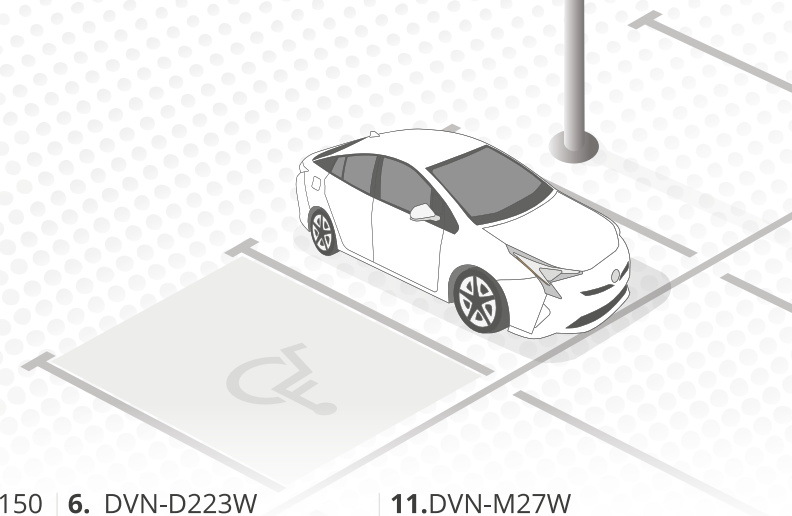

DVC® SMART SECURITY

www.dvc.video

DVC sada nudi potpuno integrirana sigurnosna rješenja koja kombiniraju video nadzor i komunikaciju putem interfona. Osigurajte svoj prostor uz naprednu tehnologiju i potpunu kontrolu – jer sigurnost nema kompromisa!

1. DCN-PM825X150	6. DVN-D223W	11. DVN-M27W
2. DVN-SP	7. DCN-TM6124AI-AD	12. WI-PCES206-O
3. DCN-BM8127AIN	8. DVN-F2230CWL	13. DVN-F2230CWL
4. DCN-PM425X160	9. DCN-BM6124AI-AD	14. WI-CPE511H-KIT V2
5. WI-PCES210G	10. DCN-BM43210LPRV2	15. DCN-BF4282AISOL4G