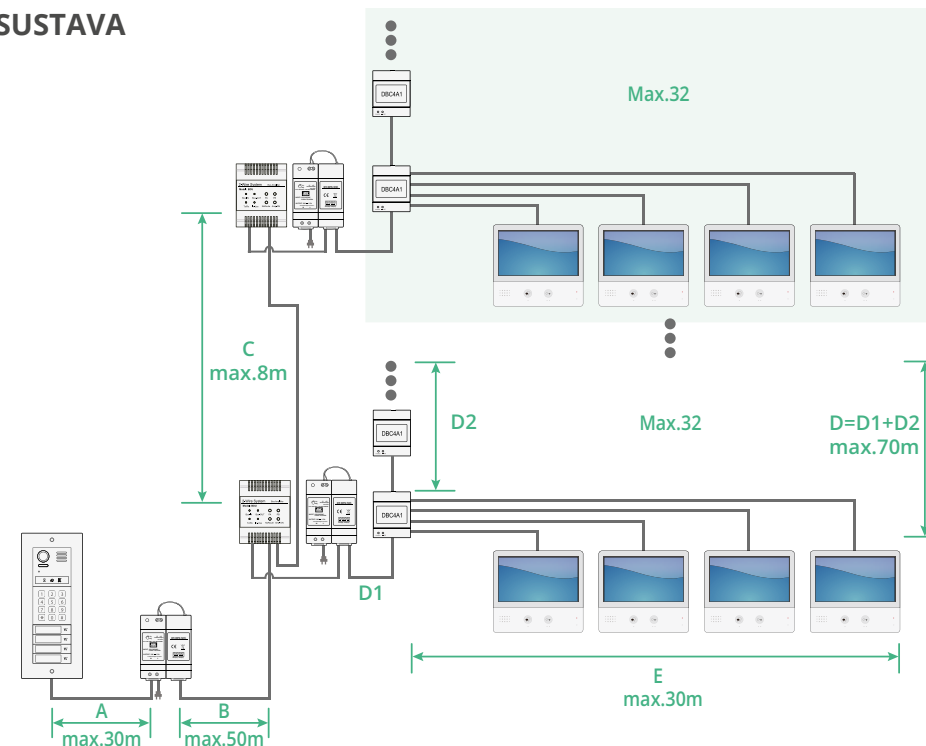

2-WIRE VANJSKE POZIVNE JEDINICE

	[SERIJA DT610]	[SERIJA DT611]	[SERIJA DT607]	
Code name	DVC DT610/FE	DVC DT611/MK	DVC DT607/FE/ID/S1, S2, S3, S4/RH	DVC DT607C/S1, S2/RH
Features				
Number of calling keys	1	1	1 | 2 | 3 | 4	1 | 2
Dimensions (mm)	160 x 60 x 31,5	182 x 93 x 44	94 x 179 x 42	94 x 179 x 42
*Price	134.00	159.00	154.00 | 154.00 | 154.00 | 164.00	106.00 | 109.00

	[MULTI-ENTRY]
Code name	NOVO DVC DT851/S
Features	
Dimensions (mm)	128 x 313 x 63
*Price	332.00

POVEZIVANJE DVC 2-WIRE SUSTAVA

(Upleteni kabel 2x 0.75 mm²)

D - od napajanja (na svakom BDU-u) do zadnjeg distributora na tom BDU-u.

D1 - od napajanja do prvog distributora,
D2 - od prvog do zadnjeg distributora.

	[KABEL]
Code name	Intercom cable 2x1mm (100 m)
Description	Dvožilni neoklopljeni upleteni interfonski kabel 2x1mm
*Price	89.00