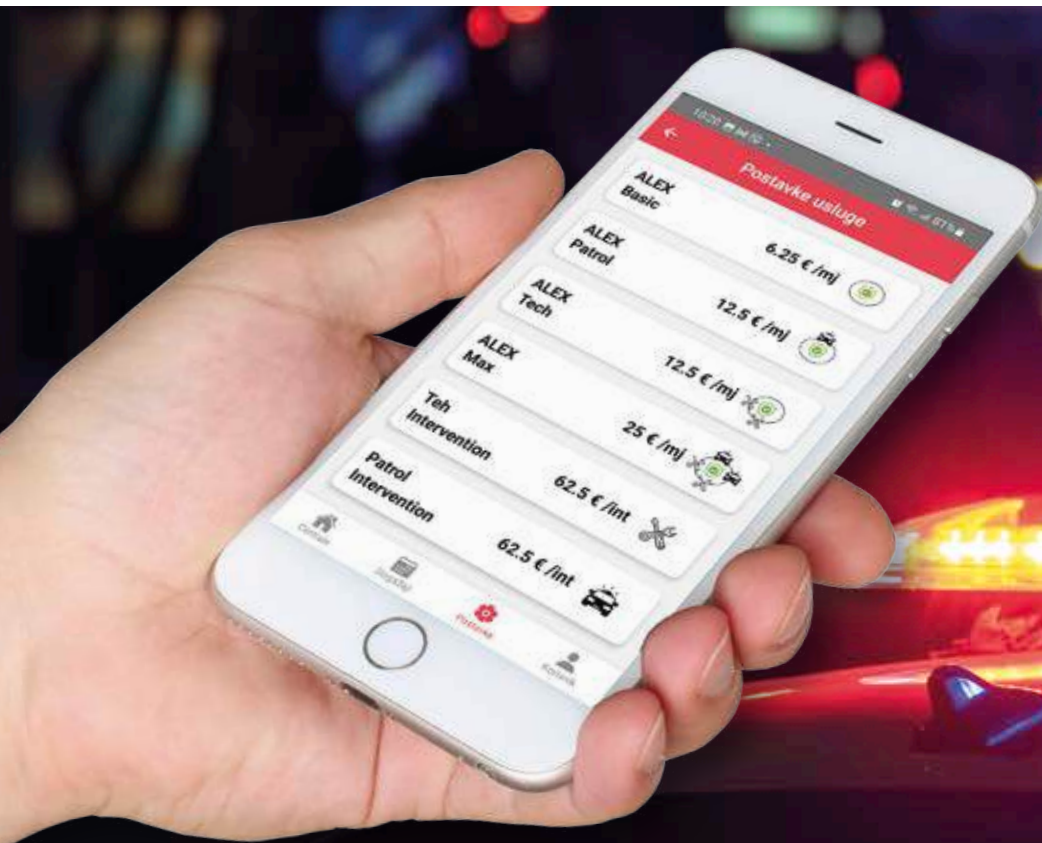

Alex MY MONITOR SIGURNOST NA DLANU!

SKENIRAJTE QR KOD
I SAZNAJTE VIŠE

Jednostavna za korištenje, učinkovita u djelovanju i dizajnirana kako bi se prilagodila potrebama korisnika - **Alex MY MONITOR** aplikacija predstavlja budućnost sigurnosnih sustava. Zaštitite domove svojih klijenata i povećajte vlastiti profit – postanite dio ove inovacije već danas!

Za više informacija i suradnju, kontaktirajte nas na support-alex@alex.shop.

IoT SIM CARD
GRATIS