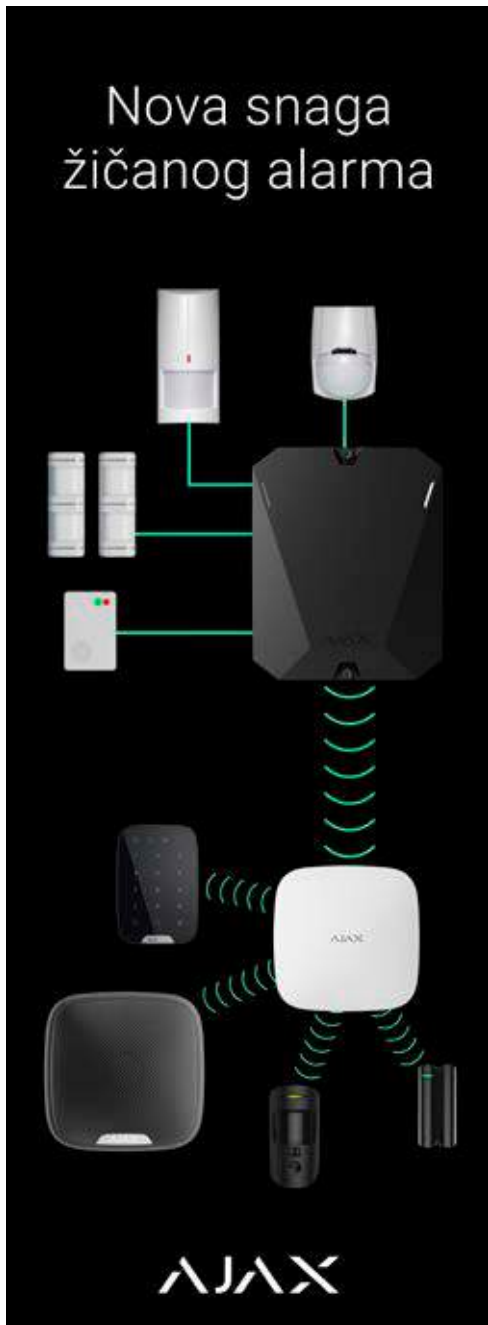

[DODATNI MODULI]

Code name	AJAX FIBRA Multi Transmitter WH SUPERIOR AJAX FIBRA Multi Transmitter BL SUPERIOR	AJAX FIBRA MultiTransmitter IO (4x4) SUPERIOR NOVO	AJAX FIBRA Transmitter SUPERIOR
Technology	Wired addressable	Wired addressable	Wired addressable
Description	Hibridni međusklop / žičano zonsko proširenje	Expansion I/O Terminal	Modul za integraciju 3rd party uređaja u Ajax Fibra sustav
Tamper	Yes	Yes	-
Number of zones - wired	18	4	2
Number of PGMs - wired	-	2 relay / 2 logic (< 25mA)	-
Compatibility	Ajax Fibra Hybrid Hub 2G, Ajax Fibra Hybrid Hub 4G	Ajax Fibra Hybrid Hub 2G, Ajax Fibra Hybrid Hub 4G	Ajax Fibra Hybrid Hub 2G, Ajax Fibra Hybrid Hub 4G
*Price	199.00	119.00	39.00

Code name	AJAX FIBRA LineProtect SUPERIOR	AJAX FIBRA LineSplit SUPERIOR	AJAX FIBRA MultiRelay SUPERIOR
Technology	Wired addressable	Wired addressable	Wired addressable
Description	Ajax Fibra zaštita BUS linije	Modul za grananje Ajax Fibra BUS linije na 4 grane	Relejni izlaz, BUS povezivanje
Tamper	Yes	Yes	Yes
Compatibility	Ajax Fibra Hybrid Hub 2G, Ajax Fibra Hybrid Hub 4G	Ajax Fibra Hybrid Hub 2G, Ajax Fibra Hybrid Hub 4G	Ajax Fibra Hybrid Hub 2G, Ajax Fibra Hybrid Hub 4G
*Price	45.00	55.00	71.00